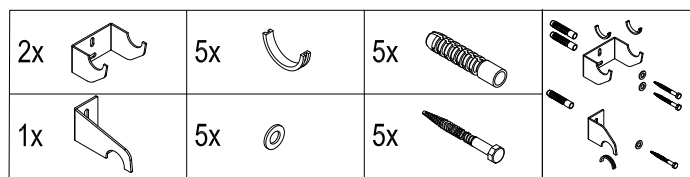

### Ice Planix

H/L [mm]	A [mm]	B [mm]	C [mm]	D [mm]
1206/456	114	1168	114	19
1806/608	190	1768	114	19

### Ice Mirror

H/L [mm]	A [mm]	B [mm]	C [mm]	D [mm]
1806/456	114	1768	114	19
1806/608	190	1768	114	19

### Ice Brushed Inox

H/L [mm]	A [mm]	B [mm]	C [mm]	D [mm]
1206/456	114	1168	114	19
1806/608	190	1768	114	19