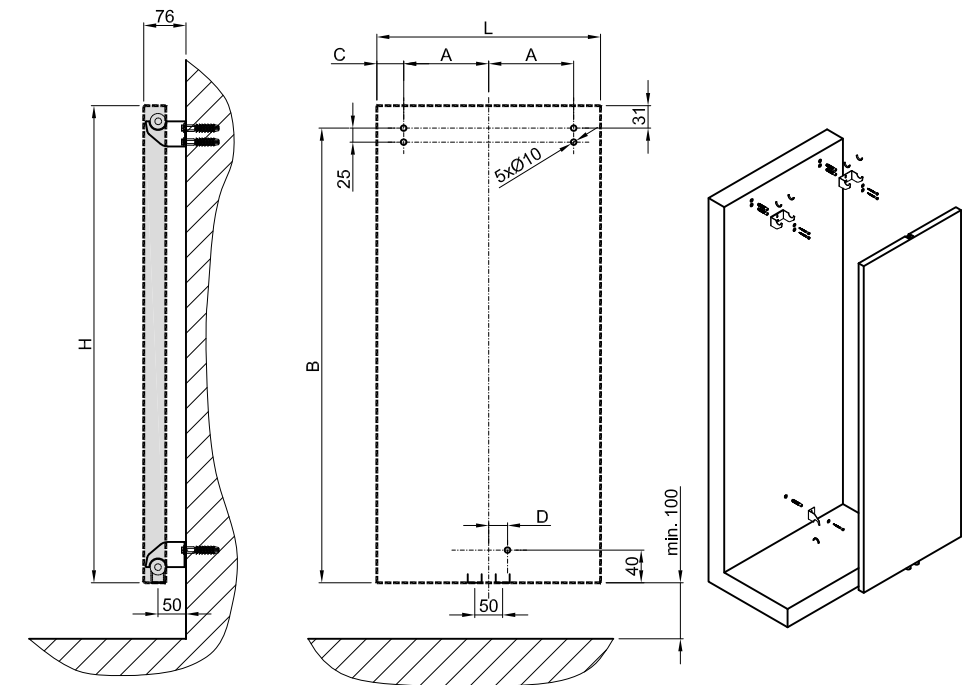

### Ice Planix

H/L [mm]	A [mm]	B [mm]	C [mm]	D [mm]
1206/456	114	1168	114	19
1806/608	190	1768	114	19

### Ice Mirror

H/L [mm]	A [mm]	B [mm]	C [mm]	D [mm]
1806/456	114	1768	114	19
1806/608	190	1768	114	19

### Ice Brushed Inox

H/L [mm]	A [mm]	B [mm]	C [mm]	D [mm]
1206/456	114	1168	114	19
1806/608	190	1768	114	19