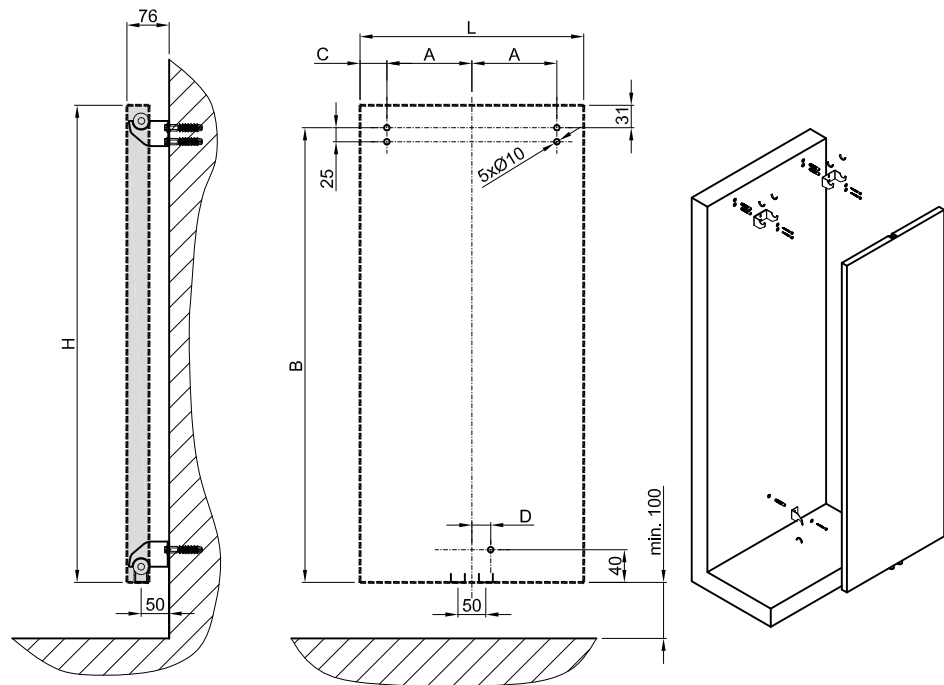

### Ice Planix

H/L [mm]	A [mm]	B [mm]	C [mm]	D [mm]
1206/456	114	1168	114	19
1806/608	190	1768	114	19

### Ice Mirror

H/L [mm]	A [mm]	B [mm]	C [mm]	D [mm]
1806/456	114	1768	114	19
1806/608	190	1768	114	19

### Ice Brushed Inox

H/L [mm]	A [mm]	B [mm]	C [mm]	D [mm]
1206/456	114	1168	114	19
1806/608	190	1768	114	19