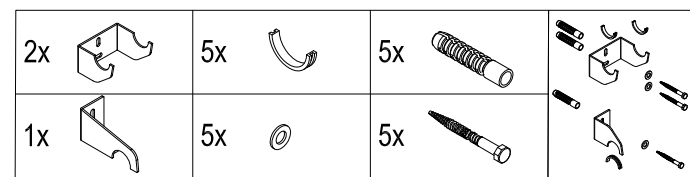

### Ice Planix

H/L [mm]	A [mm]	B [mm]	C [mm]	D [mm]
1206/456	114	1168	114	19
1806/608	190	1768	114	19

### Ice Mirror

H/L [mm]	A [mm]	B [mm]	C [mm]	D [mm]
1806/456	114	1768	114	19
1806/608	190	1768	114	19

### Ice Brushed Inox

H/L [mm]	A [mm]	B [mm]	C [mm]	D [mm]
1206/456	114	1168	114	19
1806/608	190	1768	114	19