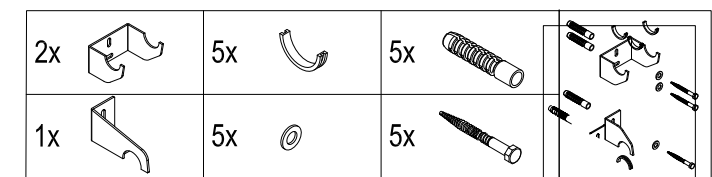

### Ice Planix

H/L [mm]	A [mm]	B [mm]	C [mm]	D [mm]
1206/456	114	1168	114	19
1806/608	190	1768	114	19

### Ice Mirror

H/L [mm]	A [mm]	B [mm]	C [mm]	D [mm]
1806/456	114	1768	114	19
1806/608	190	1768	114	19

### Ice Brushed Inox

H/L [mm]	A [mm]	B [mm]	C [mm]	D [mm]
1206/456	114	1168	114	19
1806/608	190	1768	114	19