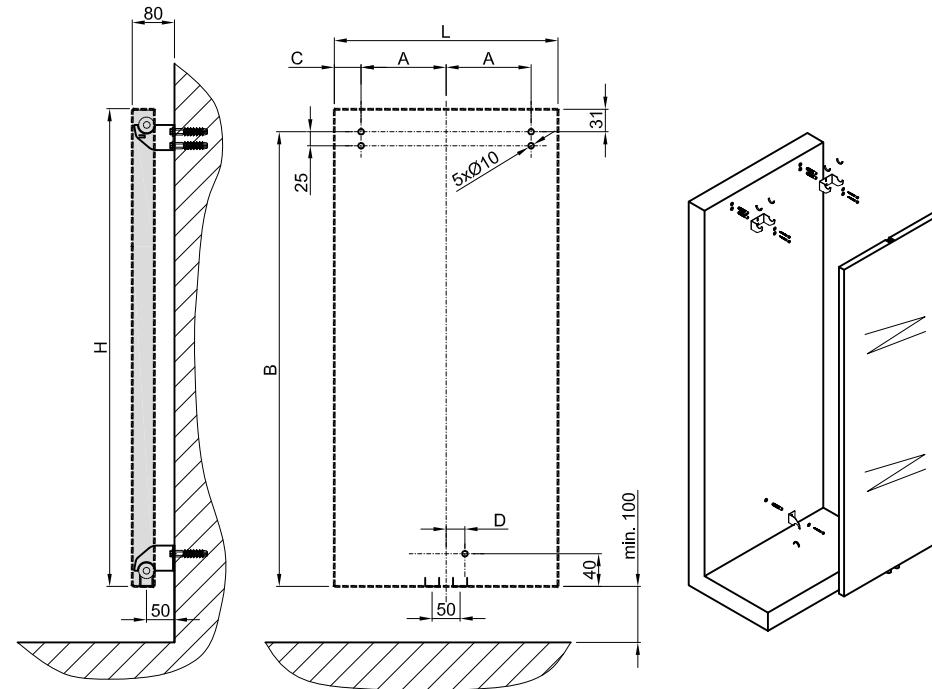

### Ice Planix

H/L [mm]	A [mm]	B [mm]	C [mm]	D [mm]
1206/456	114	1168	114	19
1806/608	190	1768	114	19

### Ice Mirror

H/L [mm]	A [mm]	B [mm]	C [mm]	D [mm]
1806/456	114	1768	114	19
1806/608	190	1768	114	19

### Ice Brushed Inox

H/L [mm]	A [mm]	B [mm]	C [mm]	D [mm]
1206/456	114	1168	114	19
1806/608	190	1768	114	19